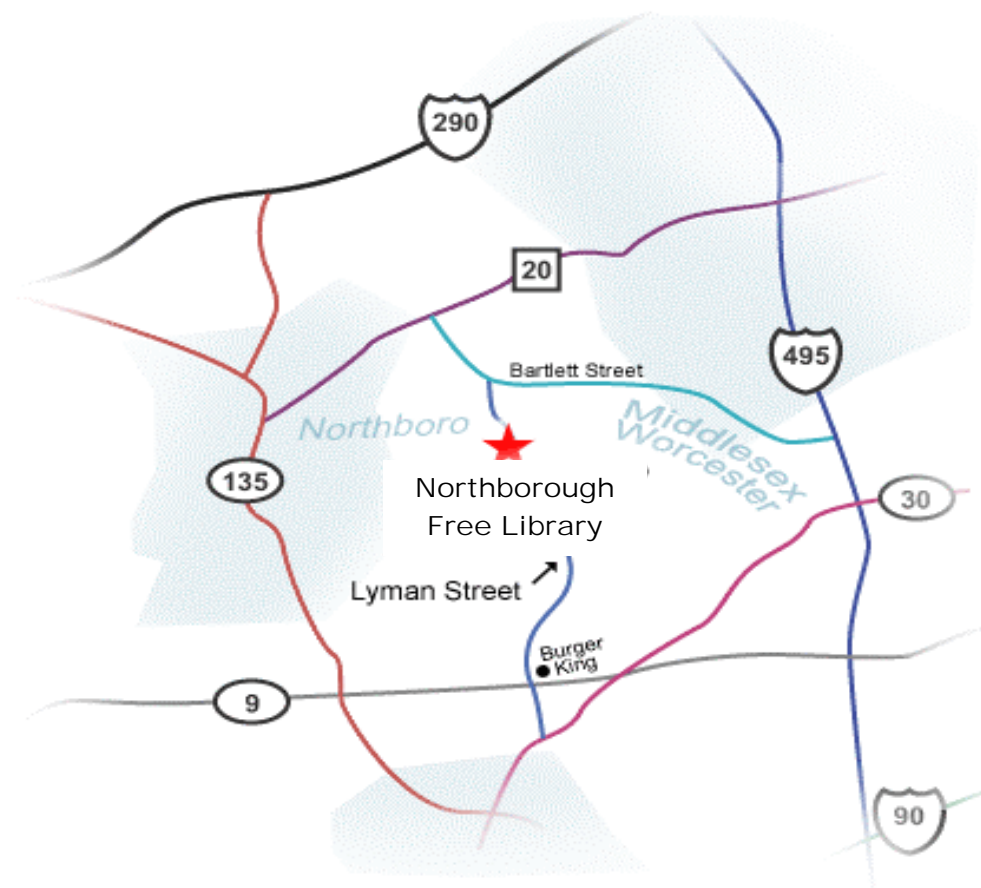

Directions from Route 9 East/West to Route 135 West:

- ◆ Take Route 9 East or West to 135 West.
- ◆ Route 135 West ends at Rt. 20 (Main St.) in downtown Northborough. Take a right at the lights towards Route 20 East.
- ◆ Travel about 2 miles and then turn right at the lights onto Bartlett Street
- ◆ Travel about 0.7 miles (past Algonquin Regional High School) and turn right onto Lyman Street
- ◆ The Northborough Free Library is a half mile down Lyman Street on your left, at the corner of Lyman Street and Talbot Road

Directions from the Mass Pike (either East or West):

- ◆ Take I-90 East or West (Mass Pike) until you reach Exit 11A which is I-495.
- ◆ Exit and travel on I-495 North for approximately 1.5 miles to Exit 23B which is Route 9 West.
- ◆ Exit and travel on Route 9 West towards Worcester for approximately 2.2 miles until you reach the first set of traffic lights at Lyman Street.
- ◆ Turn right at the lights onto Lyman St. (Burger King will be on your right)
- ◆ Follow Lyman St. about 2 miles. The Northborough Free Library will be on your right.

Directions from 495 South:

- ◆ Take I-495 South toward Worcester
- ◆ From I-495, take Exit 24B which is Rt. 20 West toward Northborough
- ◆ Follow Rt. 20 West about 2.4 miles and turn left at the lights onto Bartlett St.
- ◆ Follow Bartlett for 0.7 miles and take a right onto Lyman St.
- ◆ The Northborough Free Library will be 0.5 miles on your left.

Directions from 495 North:

- ◆ Take I-495 North to Exit 23B which is Route 9 West.
- ◆ Exit and travel on Route 9 West towards Worcester for approximately 2.2 miles until you reach the first set of traffic lights at Lyman Street.
- ◆ Turn right at the lights onto Lyman St. (Burger King will be on your right)
- ◆ Follow Lyman St. about 2 miles. The Northborough Free Library will be on your right.